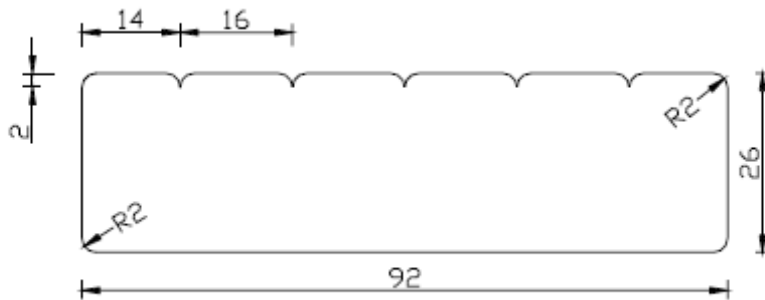

LunaDeck 2 26x92