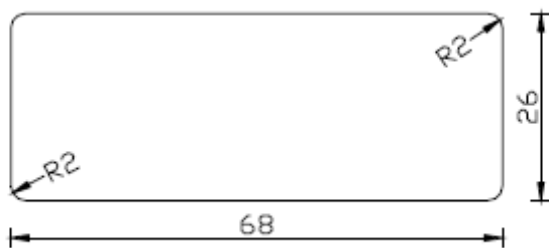

AntiSlip 26x140 (Grooved backside)

SHP 26x68

SHP 26x92

For further information see www.lunawood.fi or contact directly by phone +358 (0)17 770 0200

Lunawood Ltd. reserve all rights to make changes in this catalogue without informing other parties.