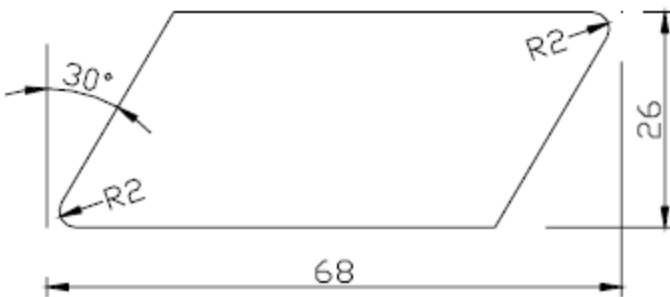

SSS 26x68

For further information see www.lunawood.fi or contact directly by phone +358 (0)17 770 0200

Lunawood Ltd. reserve all rights to make changes in this catalogue without informing other parties.