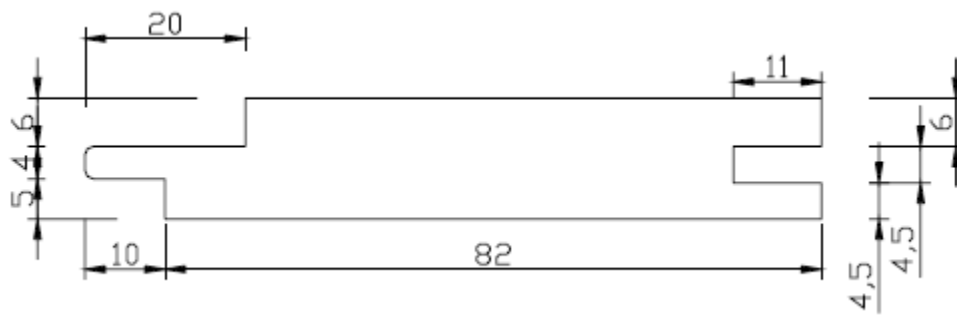

STS 15x92

STV 15x92

For further information see www.lunawood.fi or contact directly by phone +358 (0)17 770 0200

Lunawood Ltd. reserve all rights to make changes in this catalogue without informing other parties.