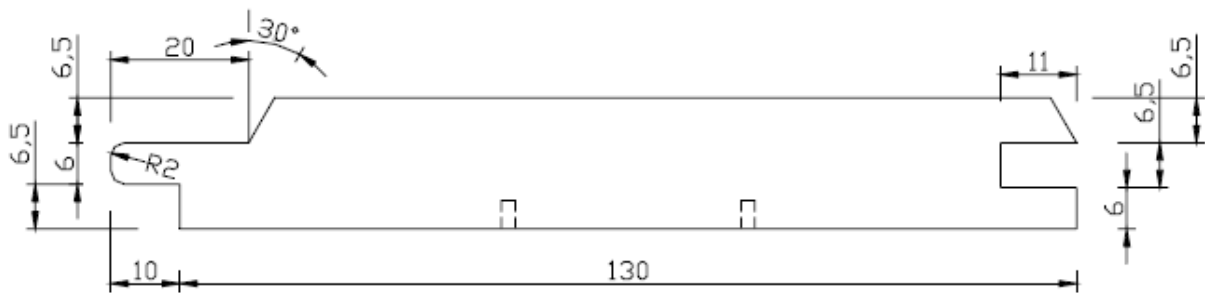

1. External Claddings

UTV 19x117

UTV 19x140

UTS 19x117

For further information see www.lunawood.fi or contact directly by phone +358 (0)17 770 0200

Lunawood Ltd. reserve all rights to make changes in this catalogue without informing other parties.