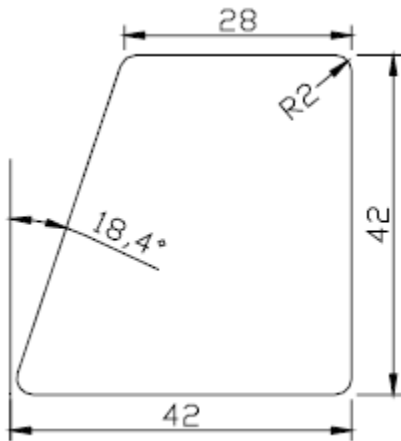

SSS 28/42x42