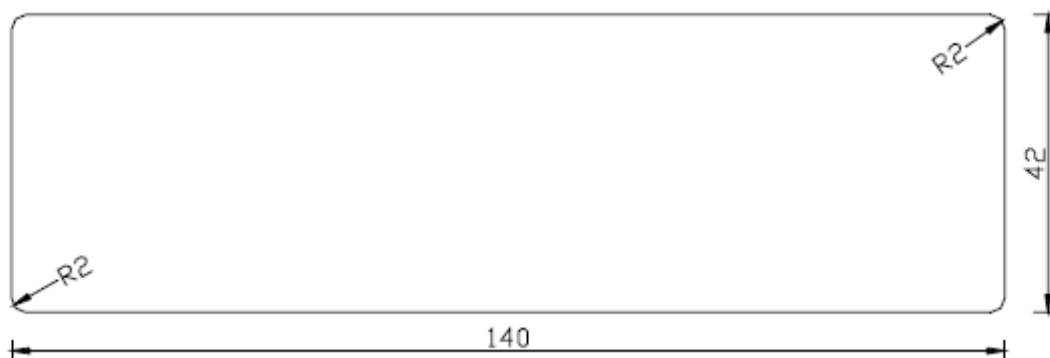

SHP 42x140

For further information see www.lunawood.fi or contact directly by phone +358 (0)17 770 0200

Lunawood Ltd. reserve all rights to make changes in this catalogue without informing other parties.