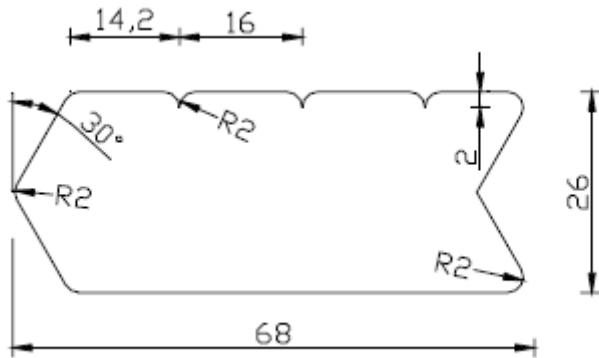

3. Decking Boards

LunaDeck 1 26x68