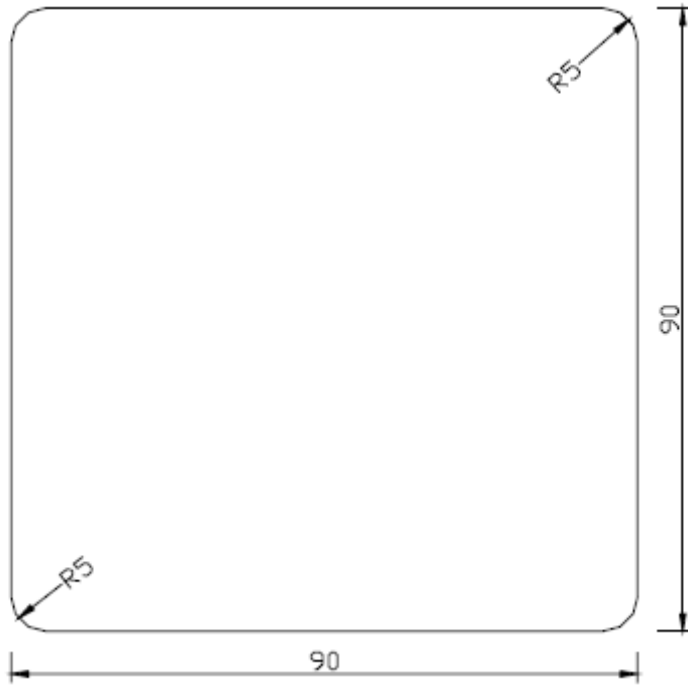

SHP 90x90

For further information see www.lunawood.fi or contact directly by phone +358 (0)17 770 0200

Lunawood Ltd. reserve all rights to make changes in this catalogue without informing other parties.