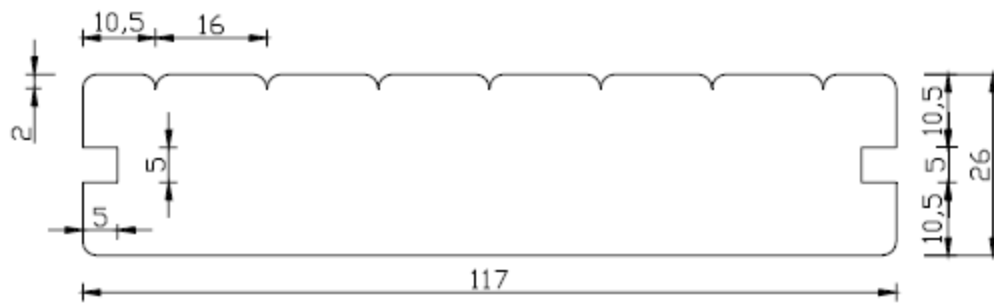

LunaDeck 2 26x117 Profix