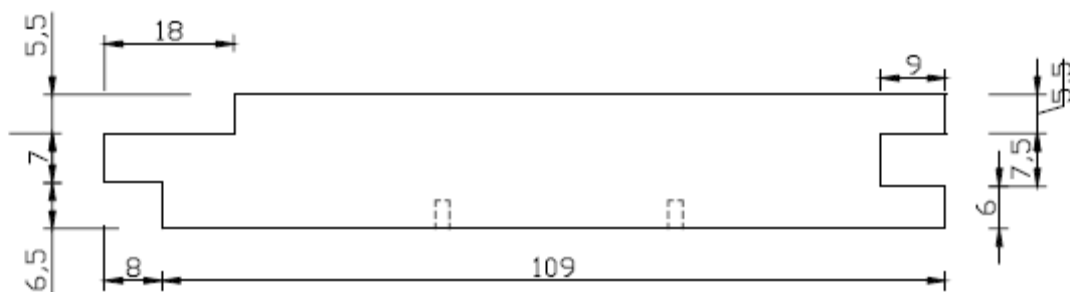

UTS 19x117

For further information see www.lunawood.fi or contact directly by phone +358 (0)17 770 0200

Lunawood Ltd. reserve all rights to make changes in this catalogue without informing other parties.