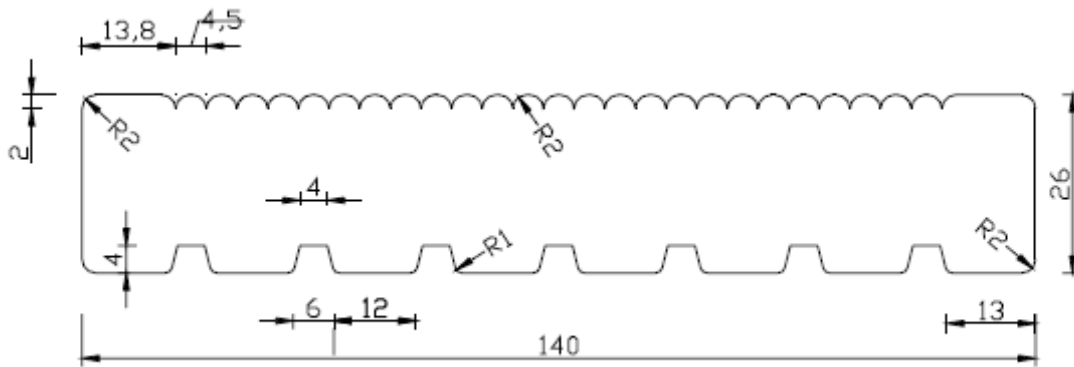

AntiSlip 26x140 (Grooved backside)