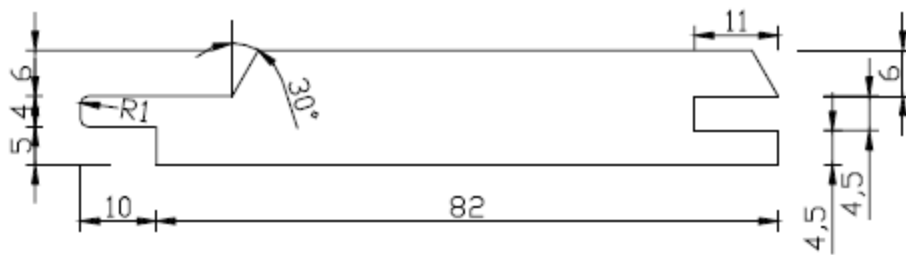

STV 15x92

For further information see www.lunawood.fi or contact directly by phone +358 (0)17 770 0200

Lunawood Ltd. reserve all rights to make changes in this catalogue without informing other parties.