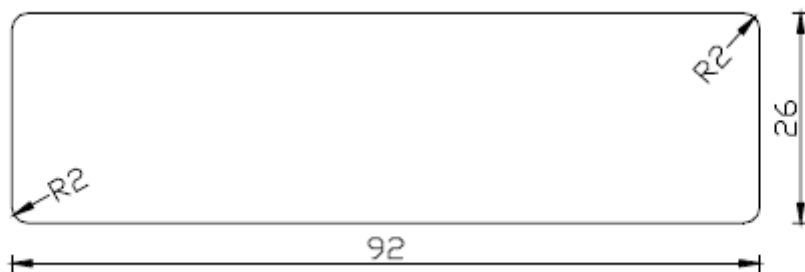

SHP 26x92

For further information see www.lunawood.fi or contact directly by phone +358 (0)17 770 0200

Lunawood Ltd. reserve all rights to make changes in this catalogue without informing other parties.