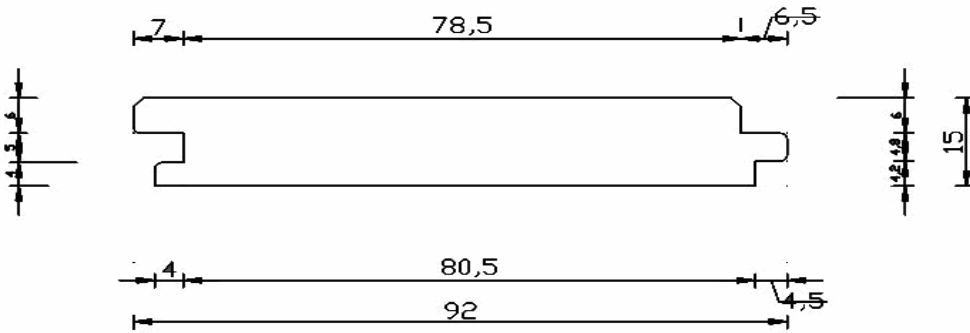

Lunawood Ltd. reserve all rights to make changes in this catalogue without informing other parties.

SSS 28/42x42**SSS 26x68**

For further information see www.lunawood.fi or contact directly by phone +358 (0)17 770 0200

Lunawood Ltd. reserve all rights to make changes in this catalogue without informing other parties.

2. Interior Panels

LunaPanel 15x92

Also available with the following dimensions: 19x92

STP 15x92

For further information see www.lunawood.fi or contact directly by phone +358 (0)17 770 0200