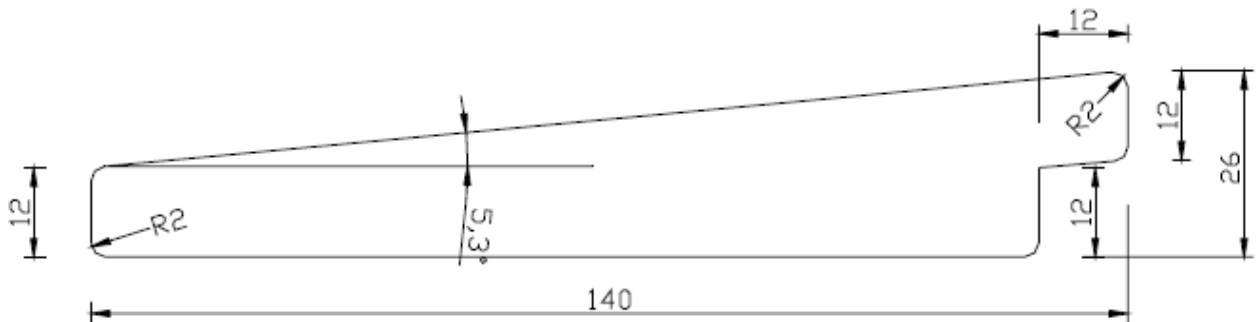

UYL 26x140

For further information see www.lunawood.fi or contact directly by phone +358 (0)17 770 0200

Lunawood Ltd. reserve all rights to make changes in this catalogue without informing other parties.