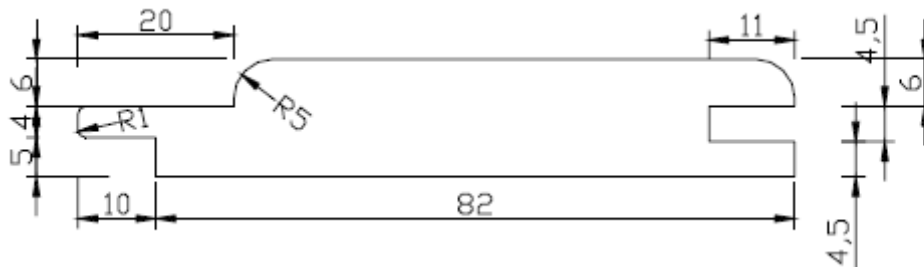

Lunawood Ltd. reserve all rights to make changes in this catalogue without informing other parties.

2. Interior Panels

LunaPanel 15x92

Also available with the following dimensions: 19x92

STP 15x92

For further information see www.lunawood.fi or contact directly by phone +358 (0)17 770 0200